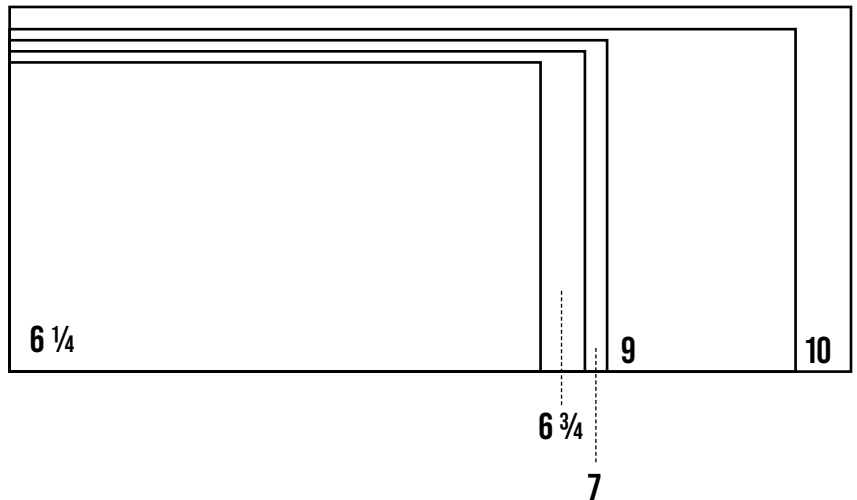

 For International Flat Rates please Contact your Manhattan Digital Direct representative for an accurate postage quote!

**ENVELOPE SIZE GUIDE** – Envelope # + Dimensions (height x width)

<b>6 ¼</b>	3.5" x 6"
<b>6 ¾</b>	3.625" x 6.5"
<b>7</b>	3.75" x 6.75"
<b>9</b>	3.875" x 8.875"
<b>10</b>	4.125" x 9.5"

<b>A6</b>	4.75" x 6.5"
<b>A7</b>	5.25" x 7.25"
<b>A8</b>	5.5" x 8.125"
<b>A9</b>	5.75" x 8.75"
<b>A10</b>	6" x 9.5"