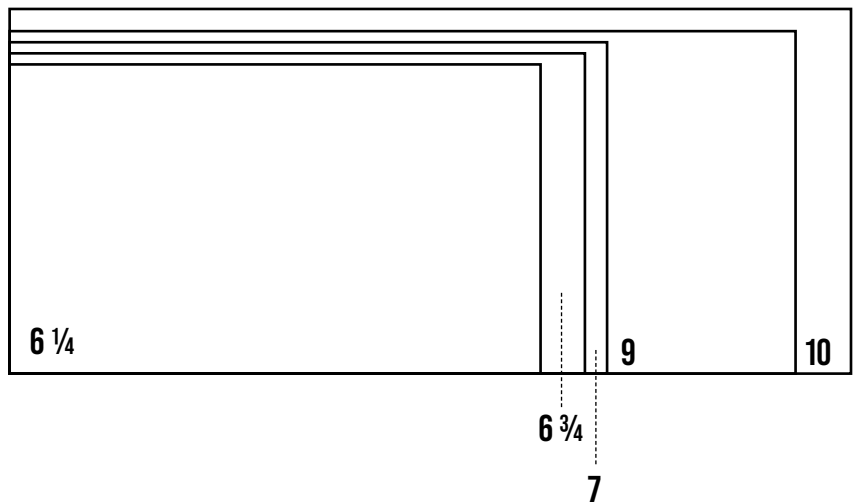

 For International Flat Rates please Contact your Manhattan Digital Direct representative for an accurate postage quote!

**ENVELOPE SIZE GUIDE** – Envelope # + Dimensions (height x width)

<b>6 ¼</b>	3 ½" x 6"
<b>6 ¾</b>	3" x 6 ½"
<b>7</b>	3 ¾" x 6 ¾"
<b>9</b>	3" x 8"
<b>10</b>	4" x 9 ½"

<b>A6</b>	4 ¾" x 6 ½"
<b>A7</b>	5 ¼" x 7 ¼"
<b>A8</b>	5 ½" x 8 1/8"
<b>A9</b>	5 ¾" x 8 ¾"
<b>A10</b>	6" x 9 ½"